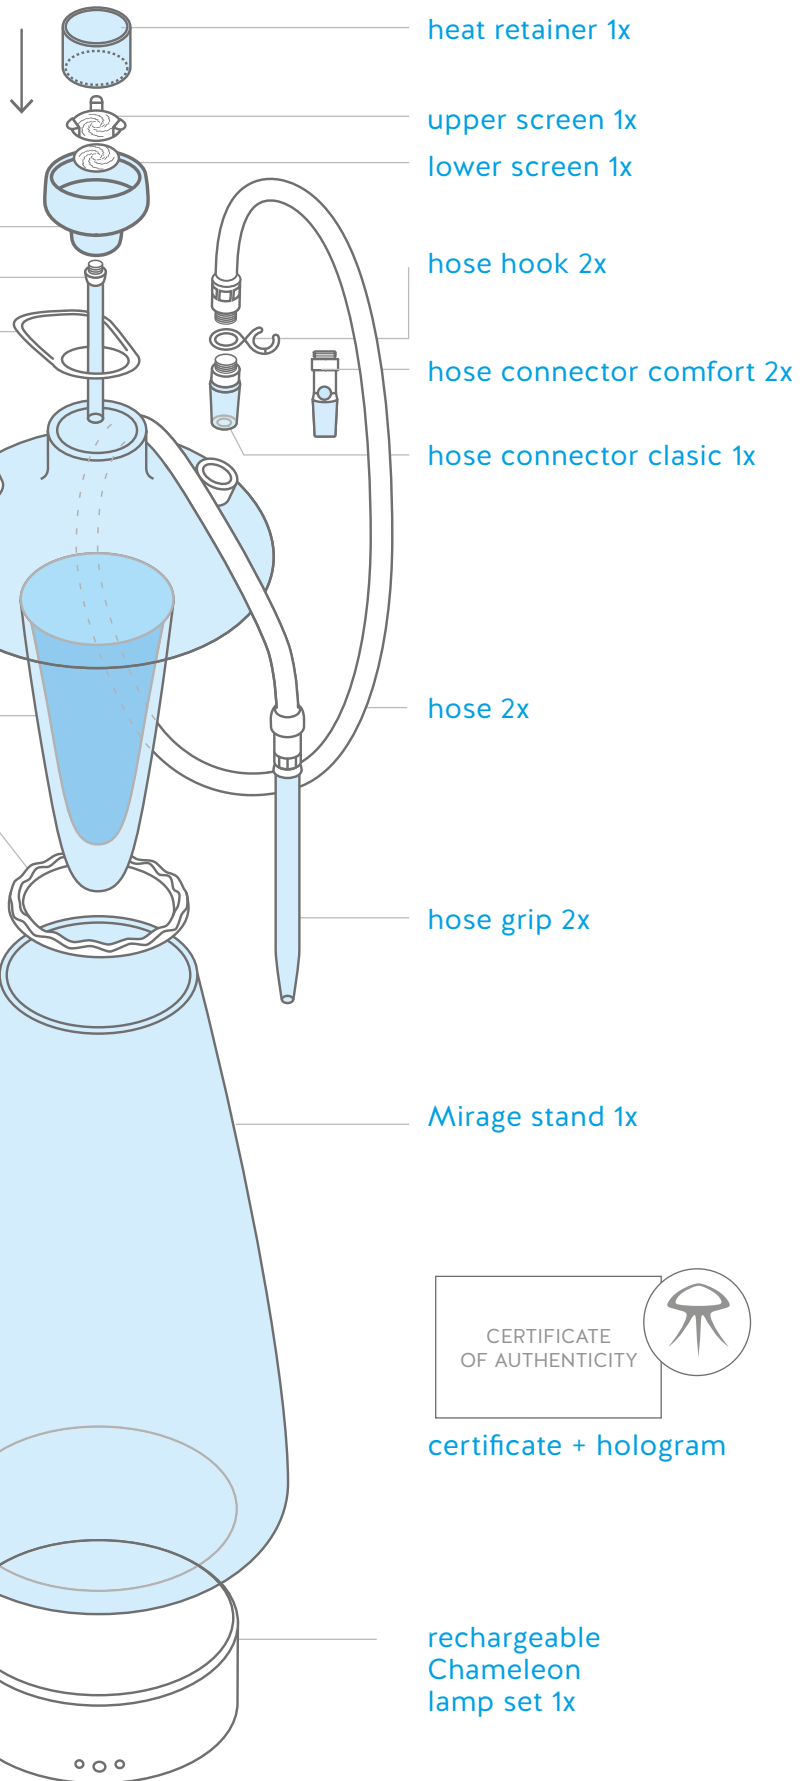

## PACKAGE INCLUDES:

head 1x

tube for head 1x

head & charcoal holder 1x

air exchange valve 1x

glass corpus 1x

Mirage stand protector 1x

colouring set 50ml

tobacco tamper 1x

tongs 1x

## CLEANING SET

- 1x brush for glass corpus
- 1x head tube brush
- 1x hose grip
- 1x scrubbing pad

## SPARE PARTS PACKAGE

- 1x upper screen
- 1x lower screen
- 1x tube for head
- 1x hose connector comfort