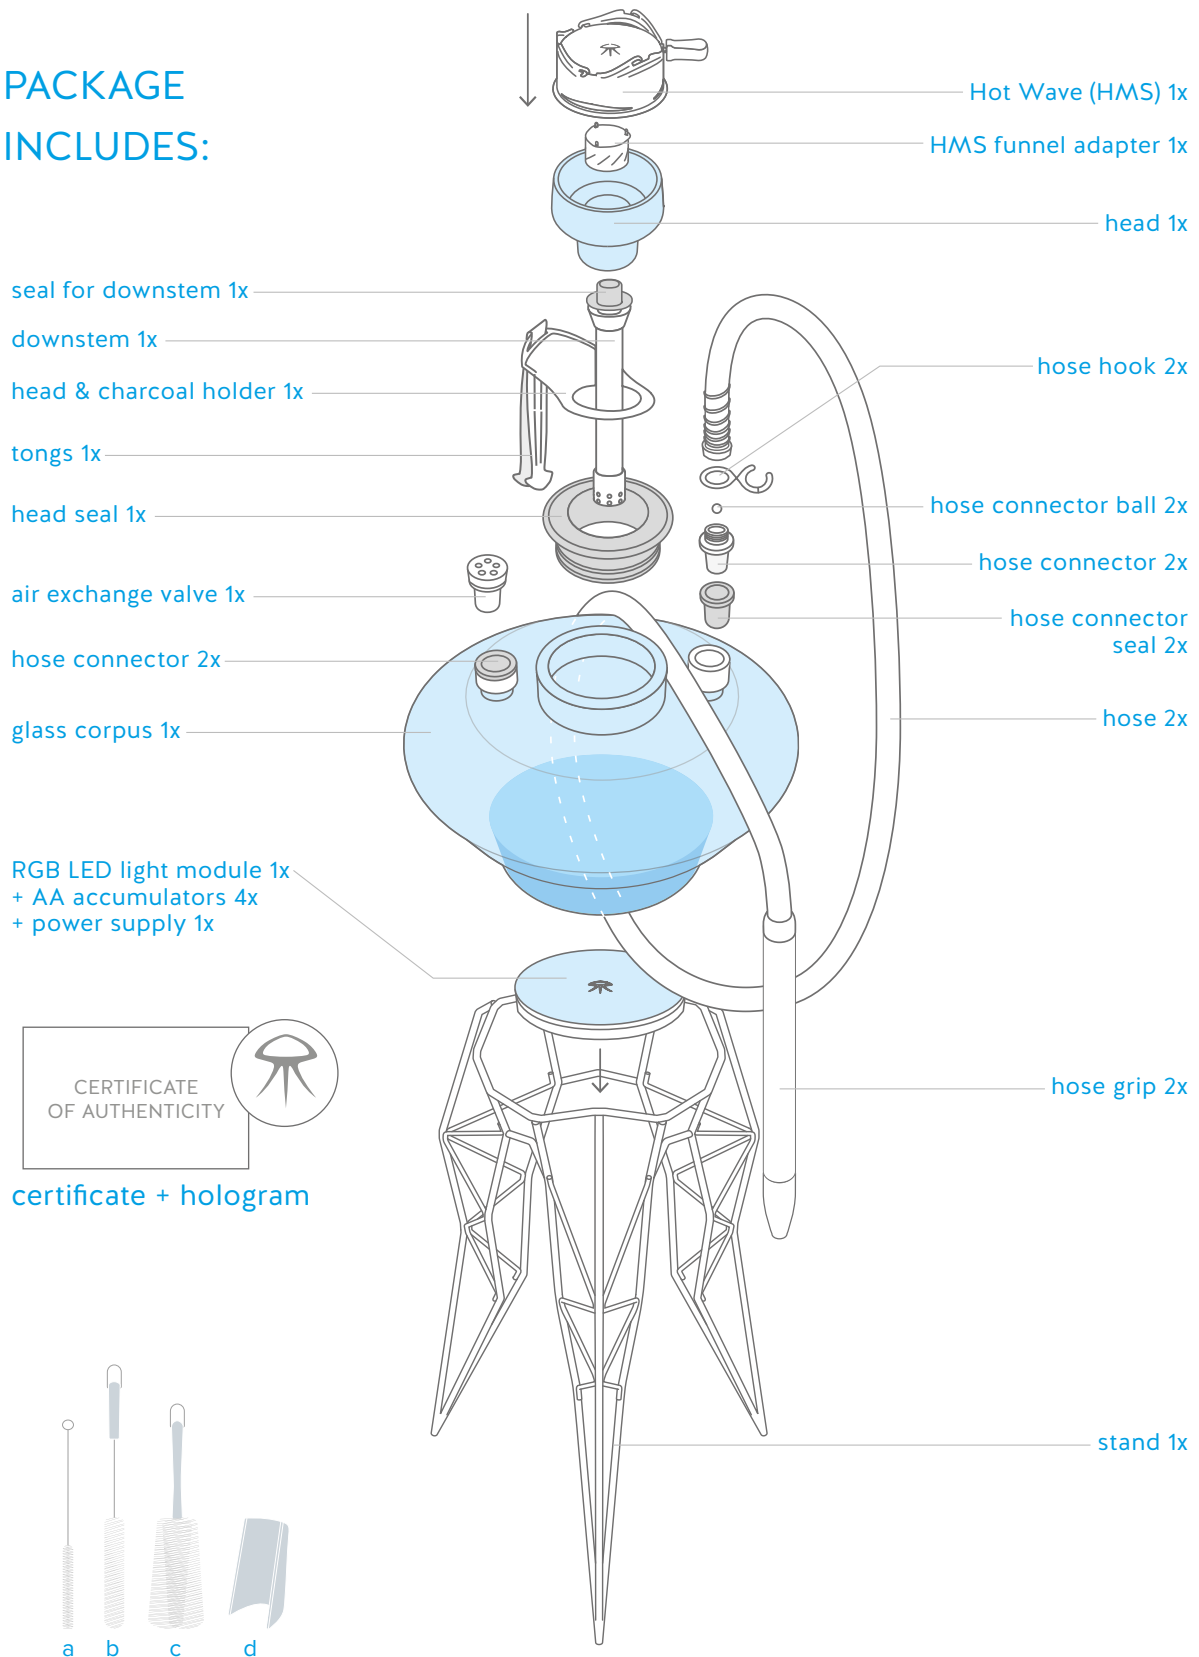

TRIGONA pipe model

Nautila collection

PACKAGE INCLUDES:

CLEANING SET

- a) downstem brush 1x
- b) hose grip brush 1x
- c) glass corpus brush 1x
- d) scrubbing pad for head 1x

SPARE PARTS PACKAGE

- hose connector ball (set of 3 pcs) 1x
- head seal 1x
- hose connector seal 2x
- seal for downstem 1x