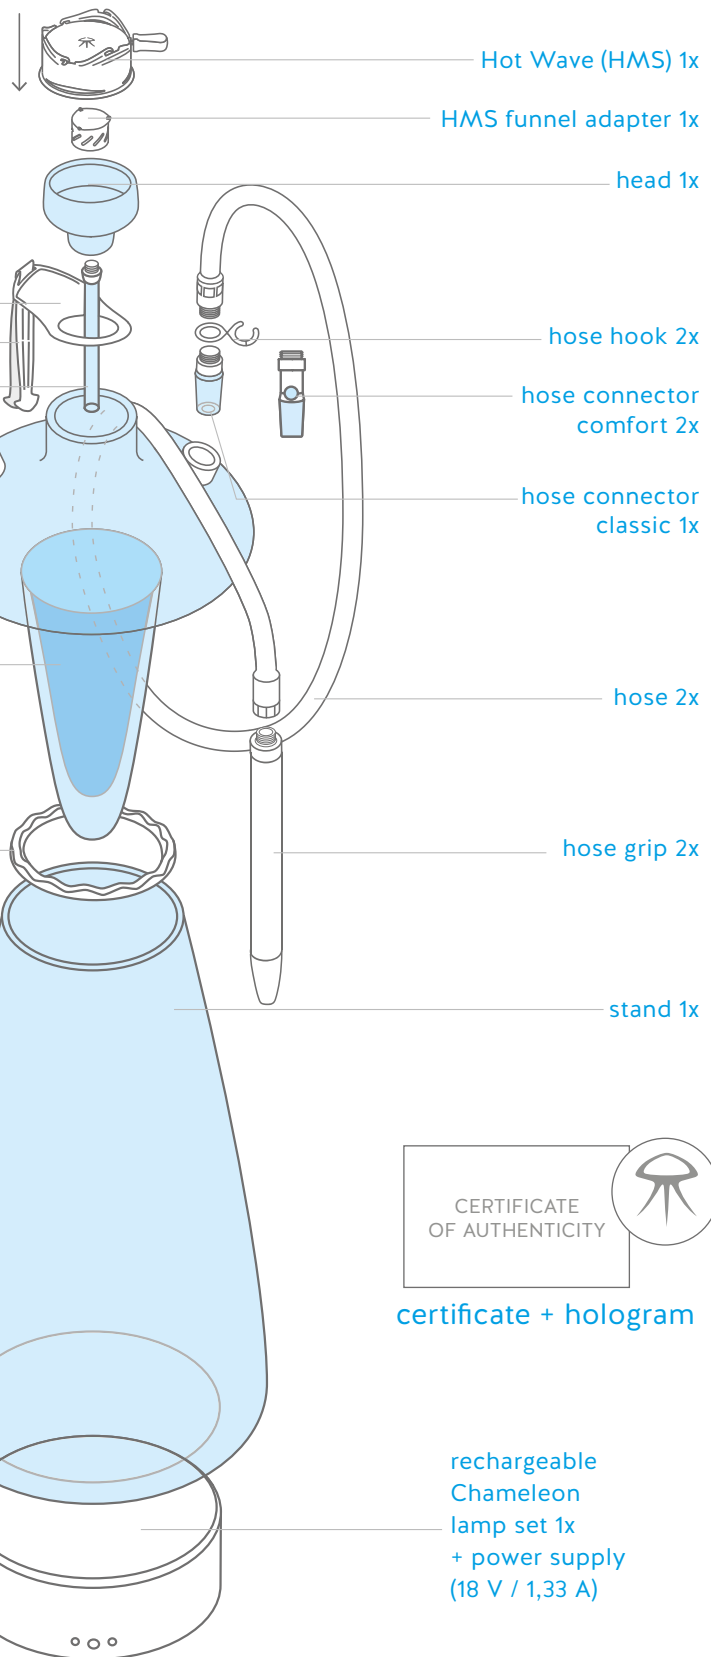

MIRAGE pipe model Craft collection

PACKAGE INCLUDES:

- head & charcoal holder 1x
- tongs 1x
- downstem 1x
- air exchange valve 1x
- hose connector 2x

glass corpus 1x

stand protector 1x

yellow colouring set 50ml 1x

CLEANING SET

- a) downstem brush 1x
- b) hose grip brush 1x
- c) glass corpus brush 1x
- d) scrubbing pad for head 1x

SPARE PARTS PACKAGE

- downstem craft 1x
- hose connector comfort 1x