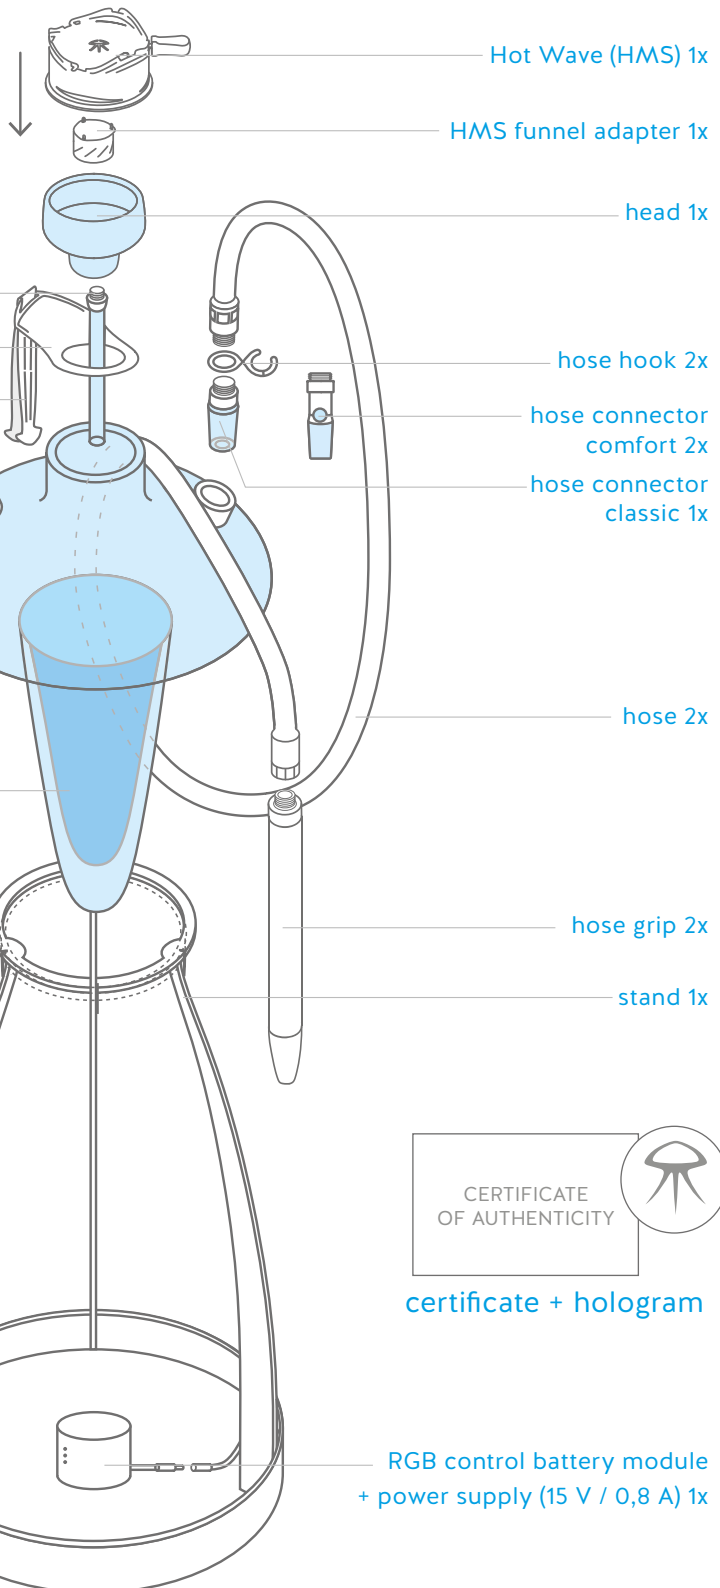

MEDUSE

NOBLE pipe model Craft collection

PACKAGE INCLUDES:

downstem 1x

head & charcoal holder 1x

tongs 1x

air exchange valve 1x

hose connector 2x

glass corpus 1x

RGB LED light ring 1x

blue colouring set 50ml 1x

a b c d

CLEANING SET

- a) downstem brush 1x
- b) hose grip brush 1x
- c) glass corpus brush 1x
- d) scrubbing pad for head 1x

SPARE PARTS PACKAGE

- downstem craft 1x
- hose connector comfort 1x