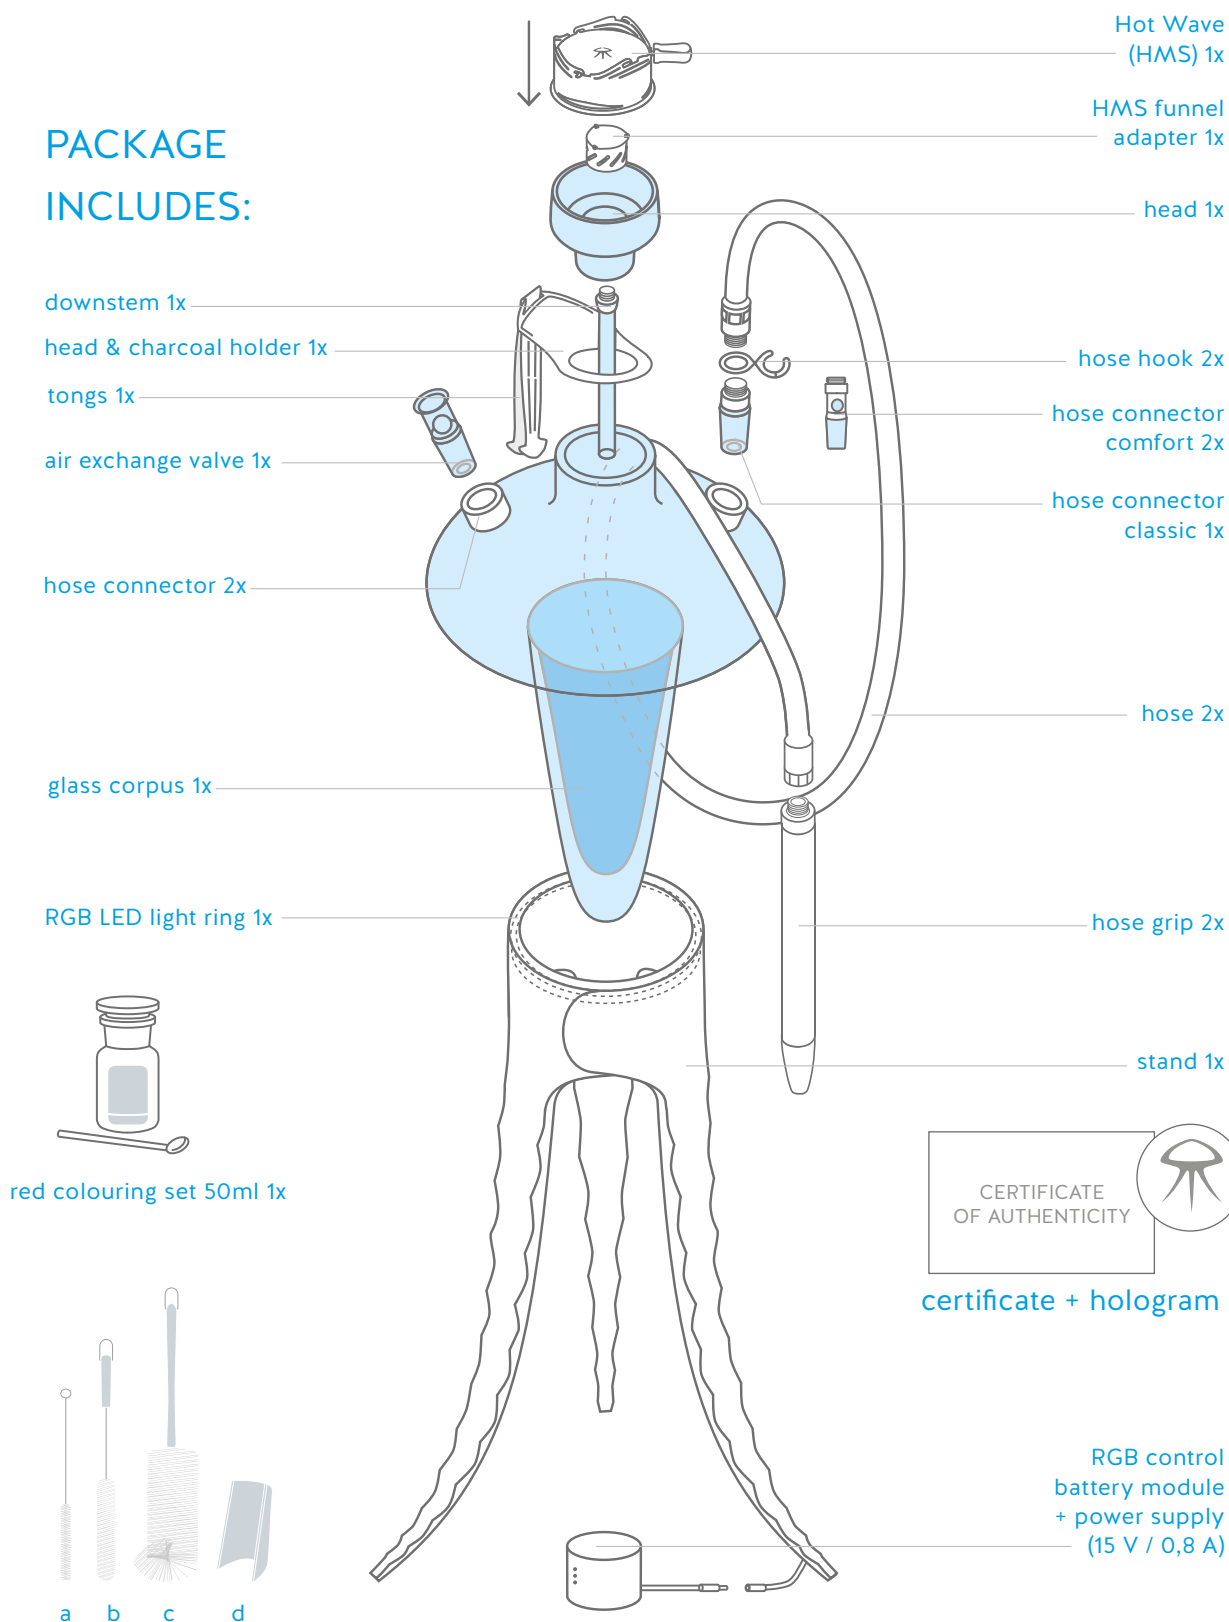

BRUTE pipe model Craft collection

PACKAGE INCLUDES:

CLEANING SET

- a) downstem brush 1x
- b) hose grip brush 1x
- c) glass corpus brush 1x
- d) scrubbing pad for head 1x

SPARE PARTS PACKAGE

- downstem craft 1x
- hose connector comfort 1x