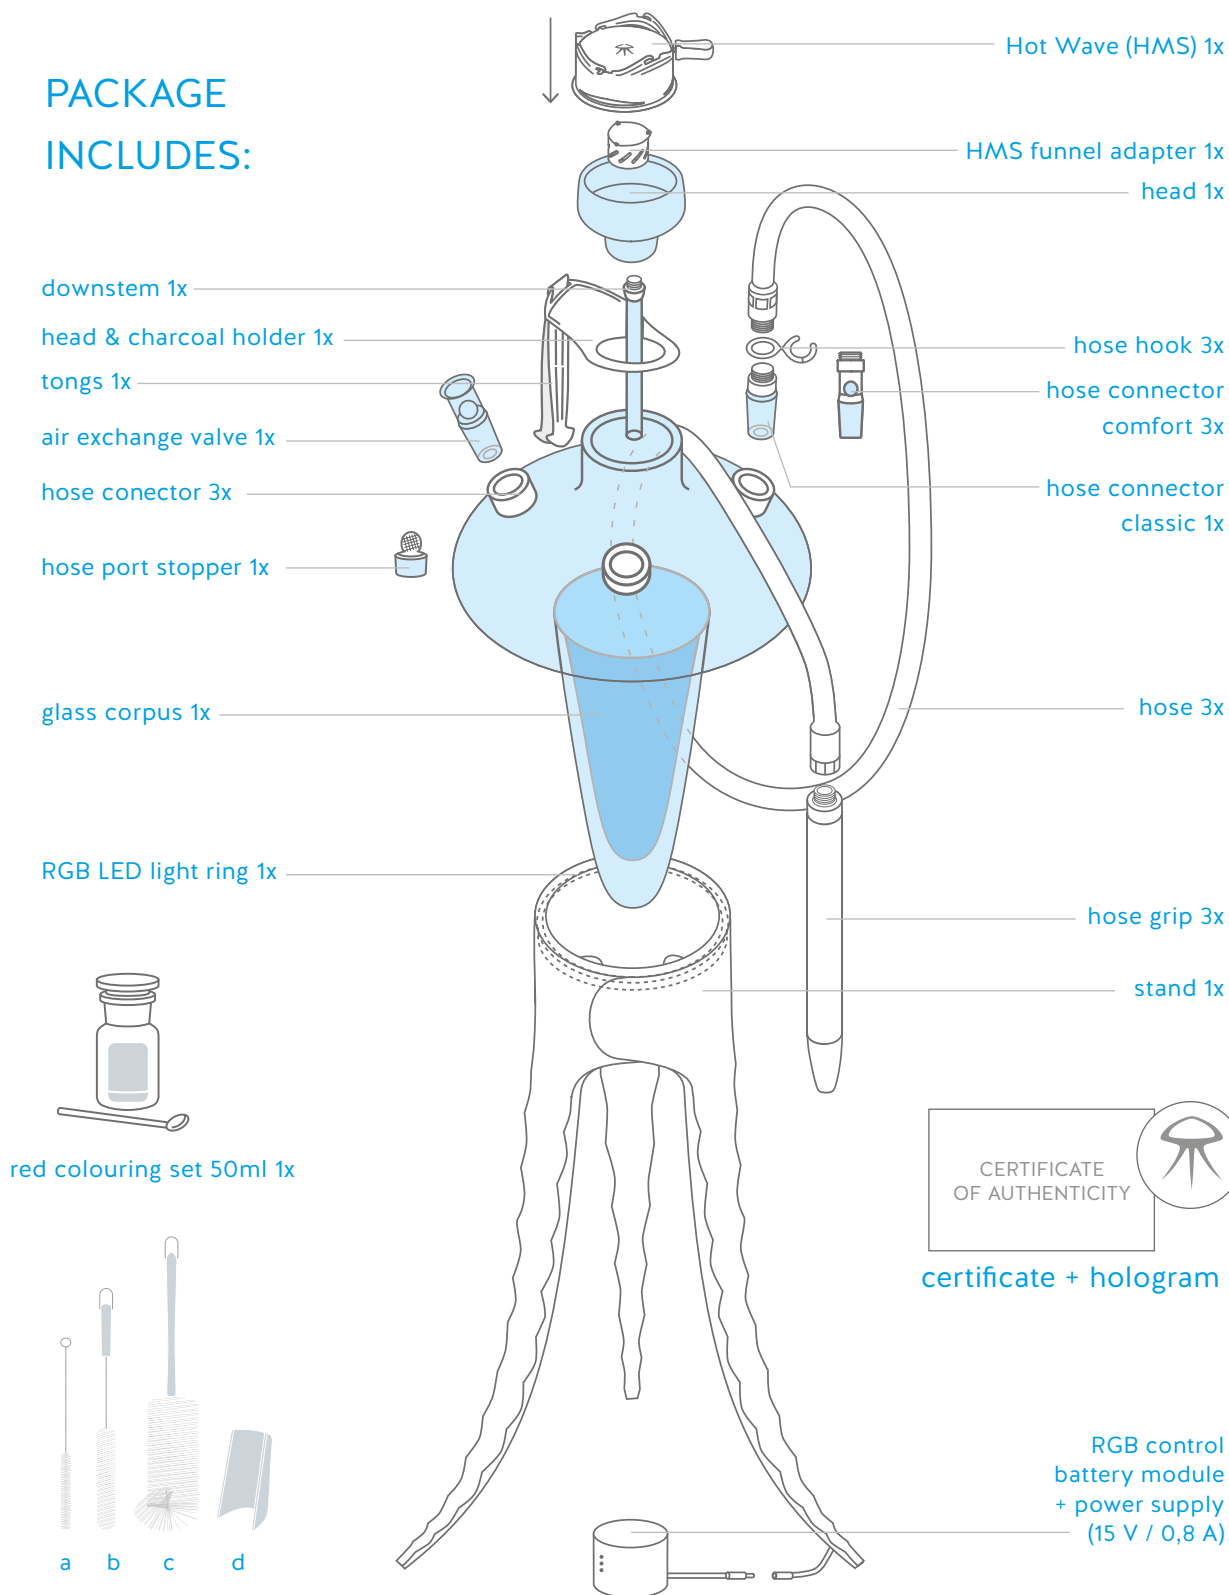

# BRUTE trinity pipe model Craft collection

## PACKAGE INCLUDES:

## CLEANING SET

- a) downstem brush 1x
- b) hose grip brush 1x
- c) glass corpus brush 1x
- d) scrubbing pad for head 1x

## SPARE PARTS PACKAGE

- downstem craft 1x
- hose connector comfort 1x