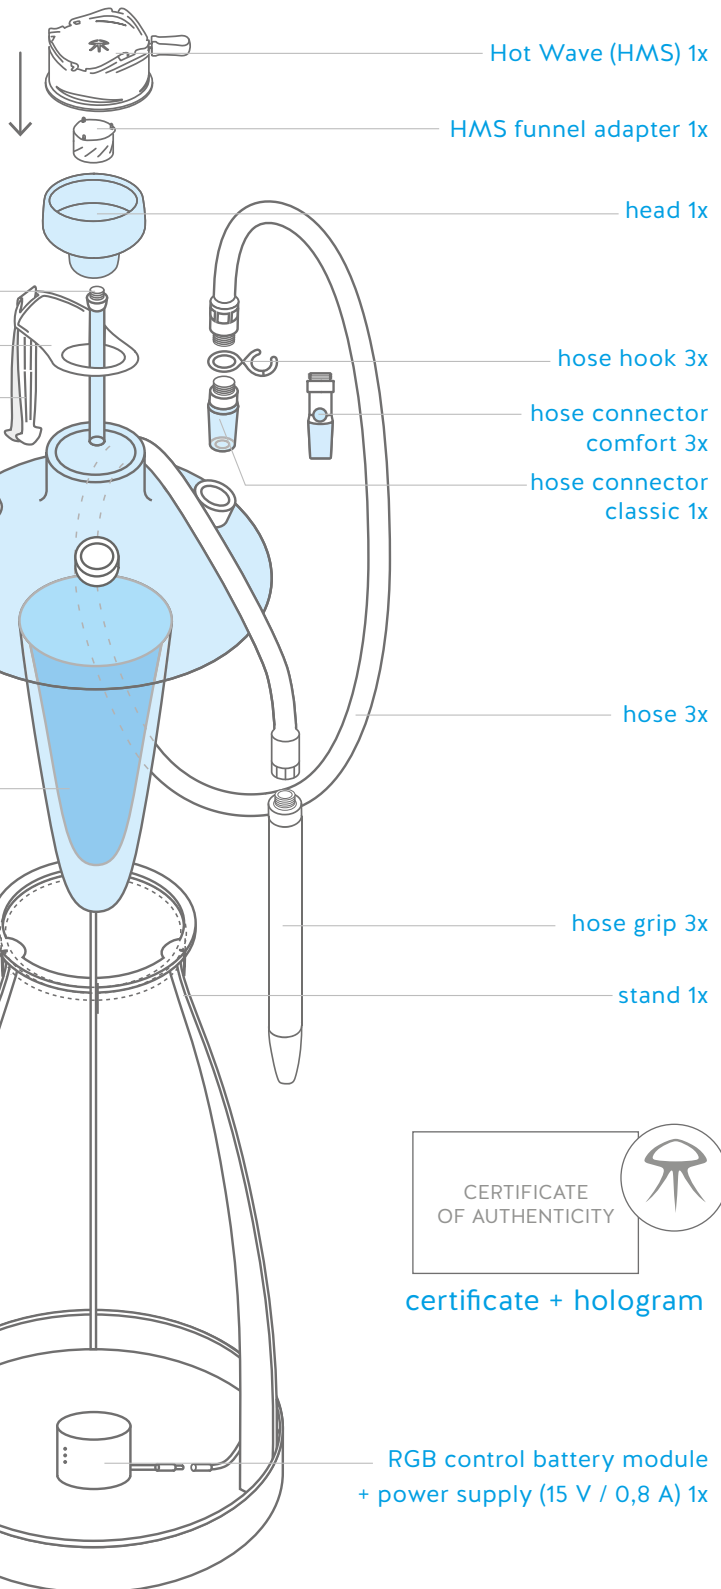

MEDUSE

NOBLE trinity pipe model Craft collection

PACKAGE INCLUDES:

downstem 1x

head & charcoal holder 1x

tongs 1x

air exchange valve 1x

hose port stopper 1x

hose connector 3x

glass corpus 1x

RGB LED light ring 1x

blue colouring set 50ml 1x

a b c d

CLEANING SET

- a) downstem brush 1x
- b) hose grip brush 1x
- c) glass corpus brush 1x
- d) scrubbing pad for head 1x

SPARE PARTS PACKAGE

- downstem craft 1x
- hose connector comfort 1x