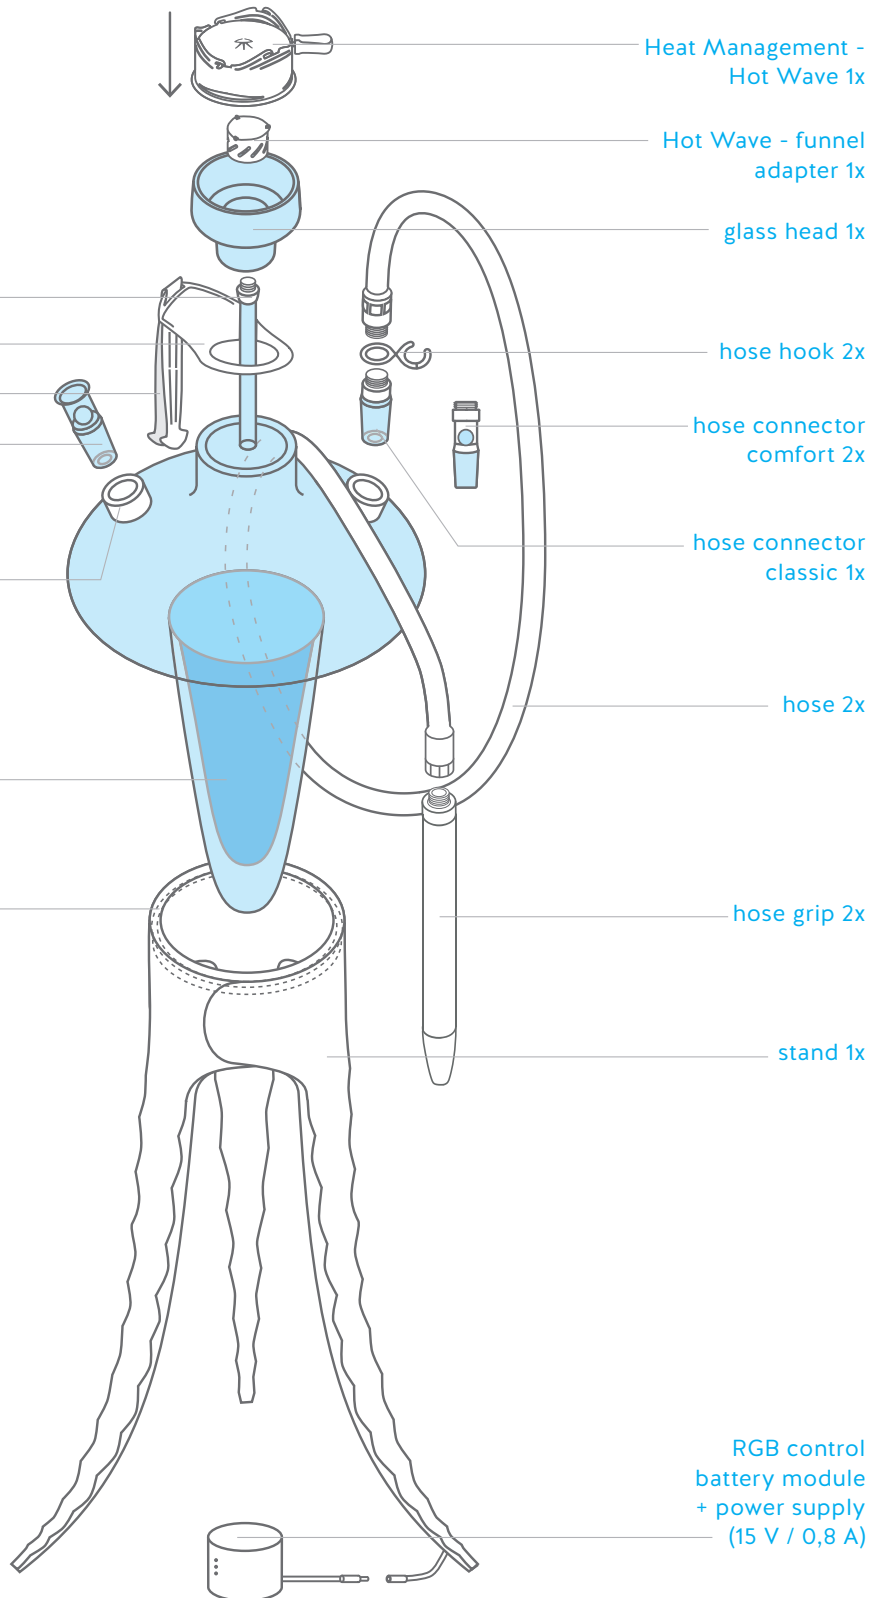

MEDUSE

BRUTE pipe model Craft collection

PACKAGE INCLUDES:

downstem 1x

plate under head 1x

tongs 1x

air exchange valve 1x

hose connector 2x

glass corpus 1x

RGB LED light ring 1x

a b c d

CLEANING SET

- a) downstem brush 1x
- b) hose grip brush 1x
- c) glass corpus brush 1x
- d) scrubbing pad for head 1x

SPARE PARTS PACKAGE

- hose connector ball (set of 3 pcs) 1x
- head seal 1x
- seal for downstem 2x