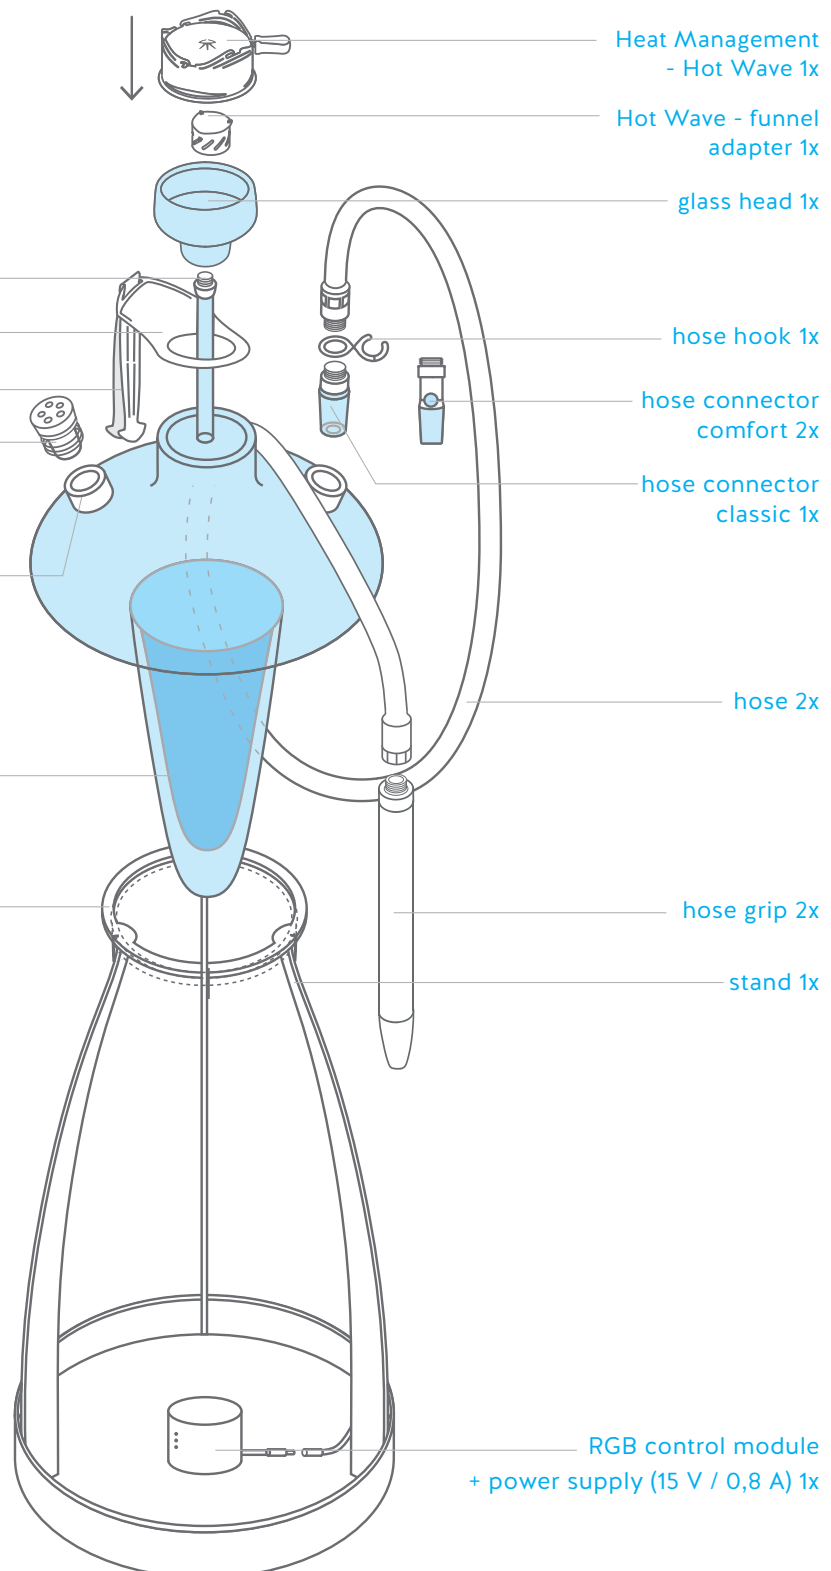

NOBLE pipe model Craft collection

PACKAGE INCLUDES:

downstem 1x

plate under head 1x

tongs 1x

air exchange valve metal 1x

hose connector 2x

glass corpus 1x

RGB LED light ring 1x

a b c d

CLEANING SET

- a) downstem brush 1x
- b) hose grip brush 1x
- c) glass corpus brush 1x
- d) scrubbing pad for head 1x

Heat Management
- Hot Wave 1x

Hot Wave - funnel
adapter 1x

glass head 1x

hose hook 1x

hose connector
comfort 2x

hose connector
classic 1x

hose 2x

hose grip 2x

stand 1x

RGB control module
+ power supply (15 V / 0,8 A) 1x

SPARE PARTS PACKAGE

- hose connector ball (set of 3 pcs) 1x
- head seal 1x
- seal for downstem 2x

certificate + hologram