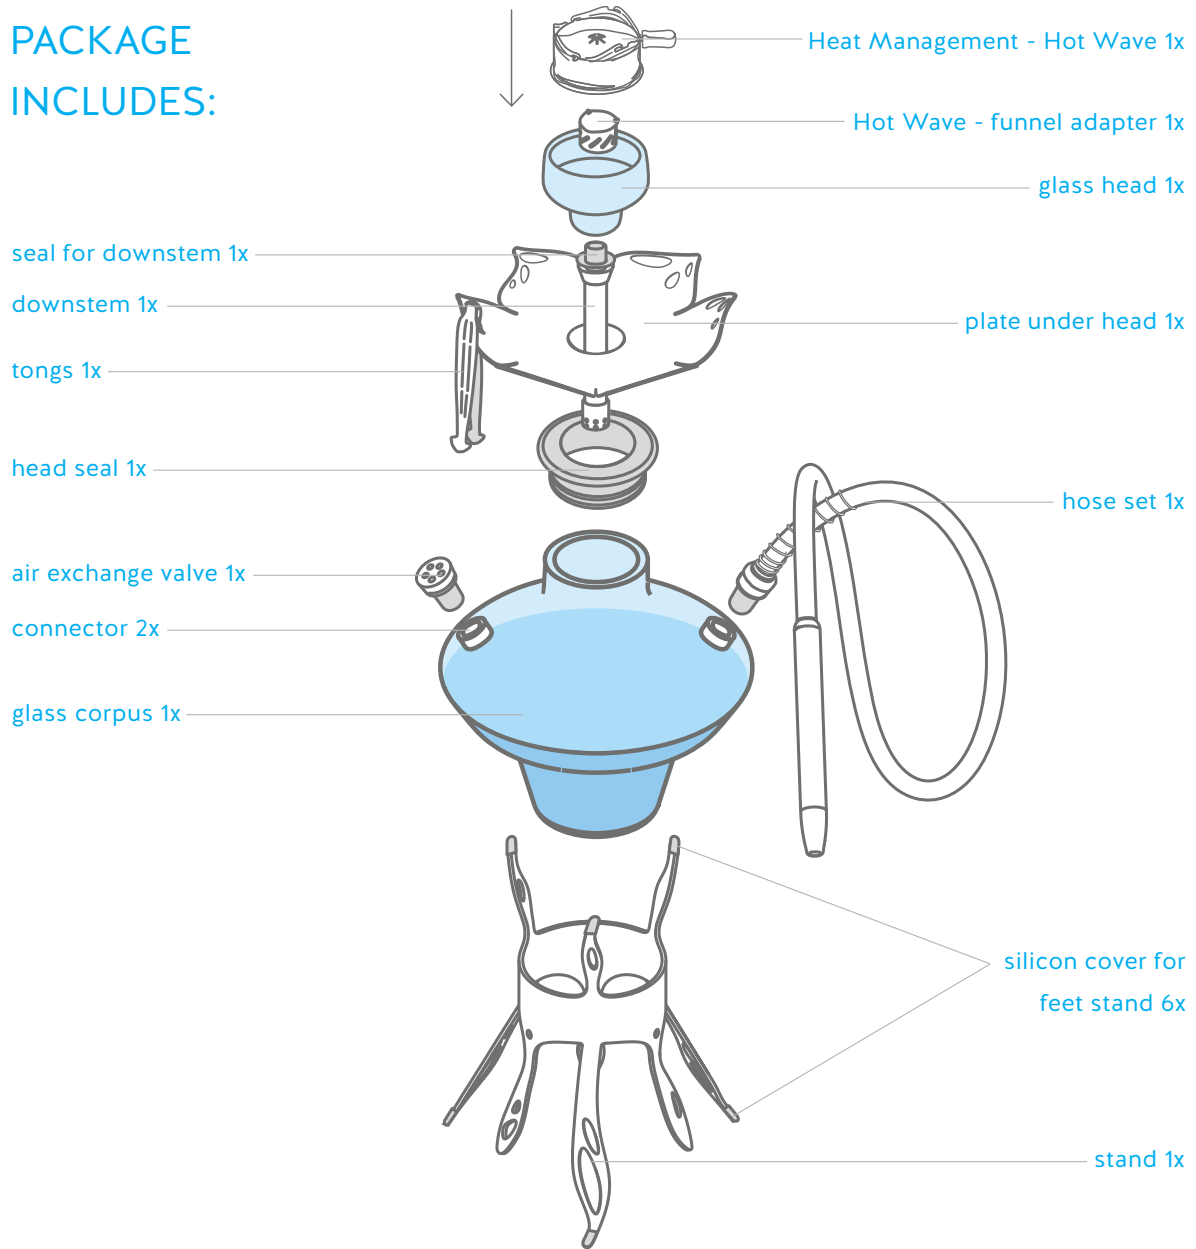

SEABLOOM

pipe model

PACKAGE INCLUDES:

SPARE PARTS

- ball for hose connector (pack of 3 pcs) 1x
- seal for glass head 1x
- seal for downstem 1x
- silicon cover for feet stand (3 pcs) 1x